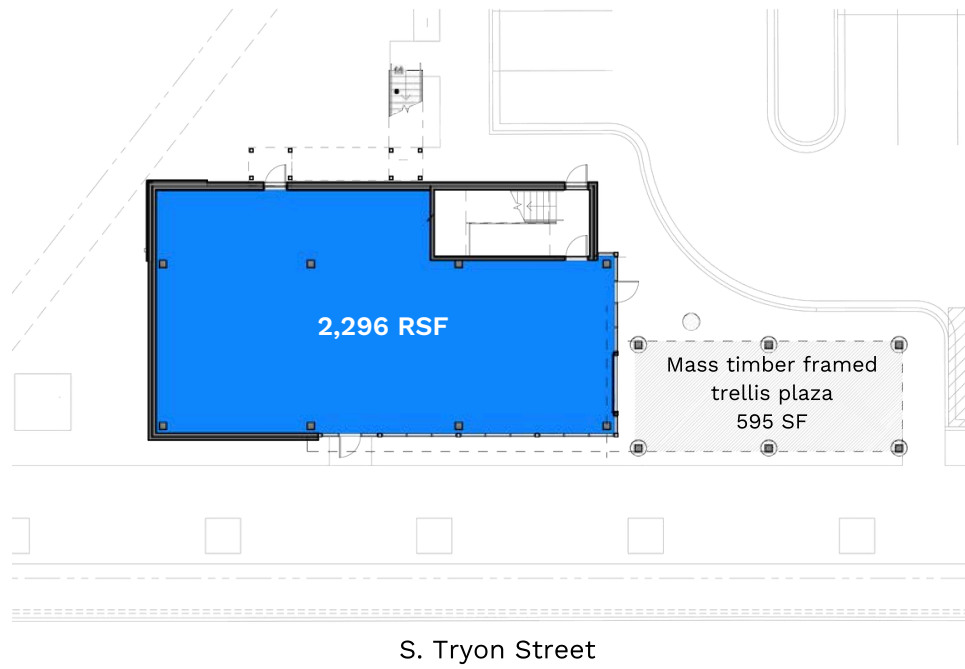

 **Rooftop Terrace**
Uncovered, unconditioned

 **Parking**
Convenient surface parking

South End

MULTIFAMILY WITHIN 1 MILE ▾

EXISTING UNDER CONSTRUCTION / PLANNED

FLOOR PLAN ▾

2120 S. Tryon St

Charlotte, NC 28203