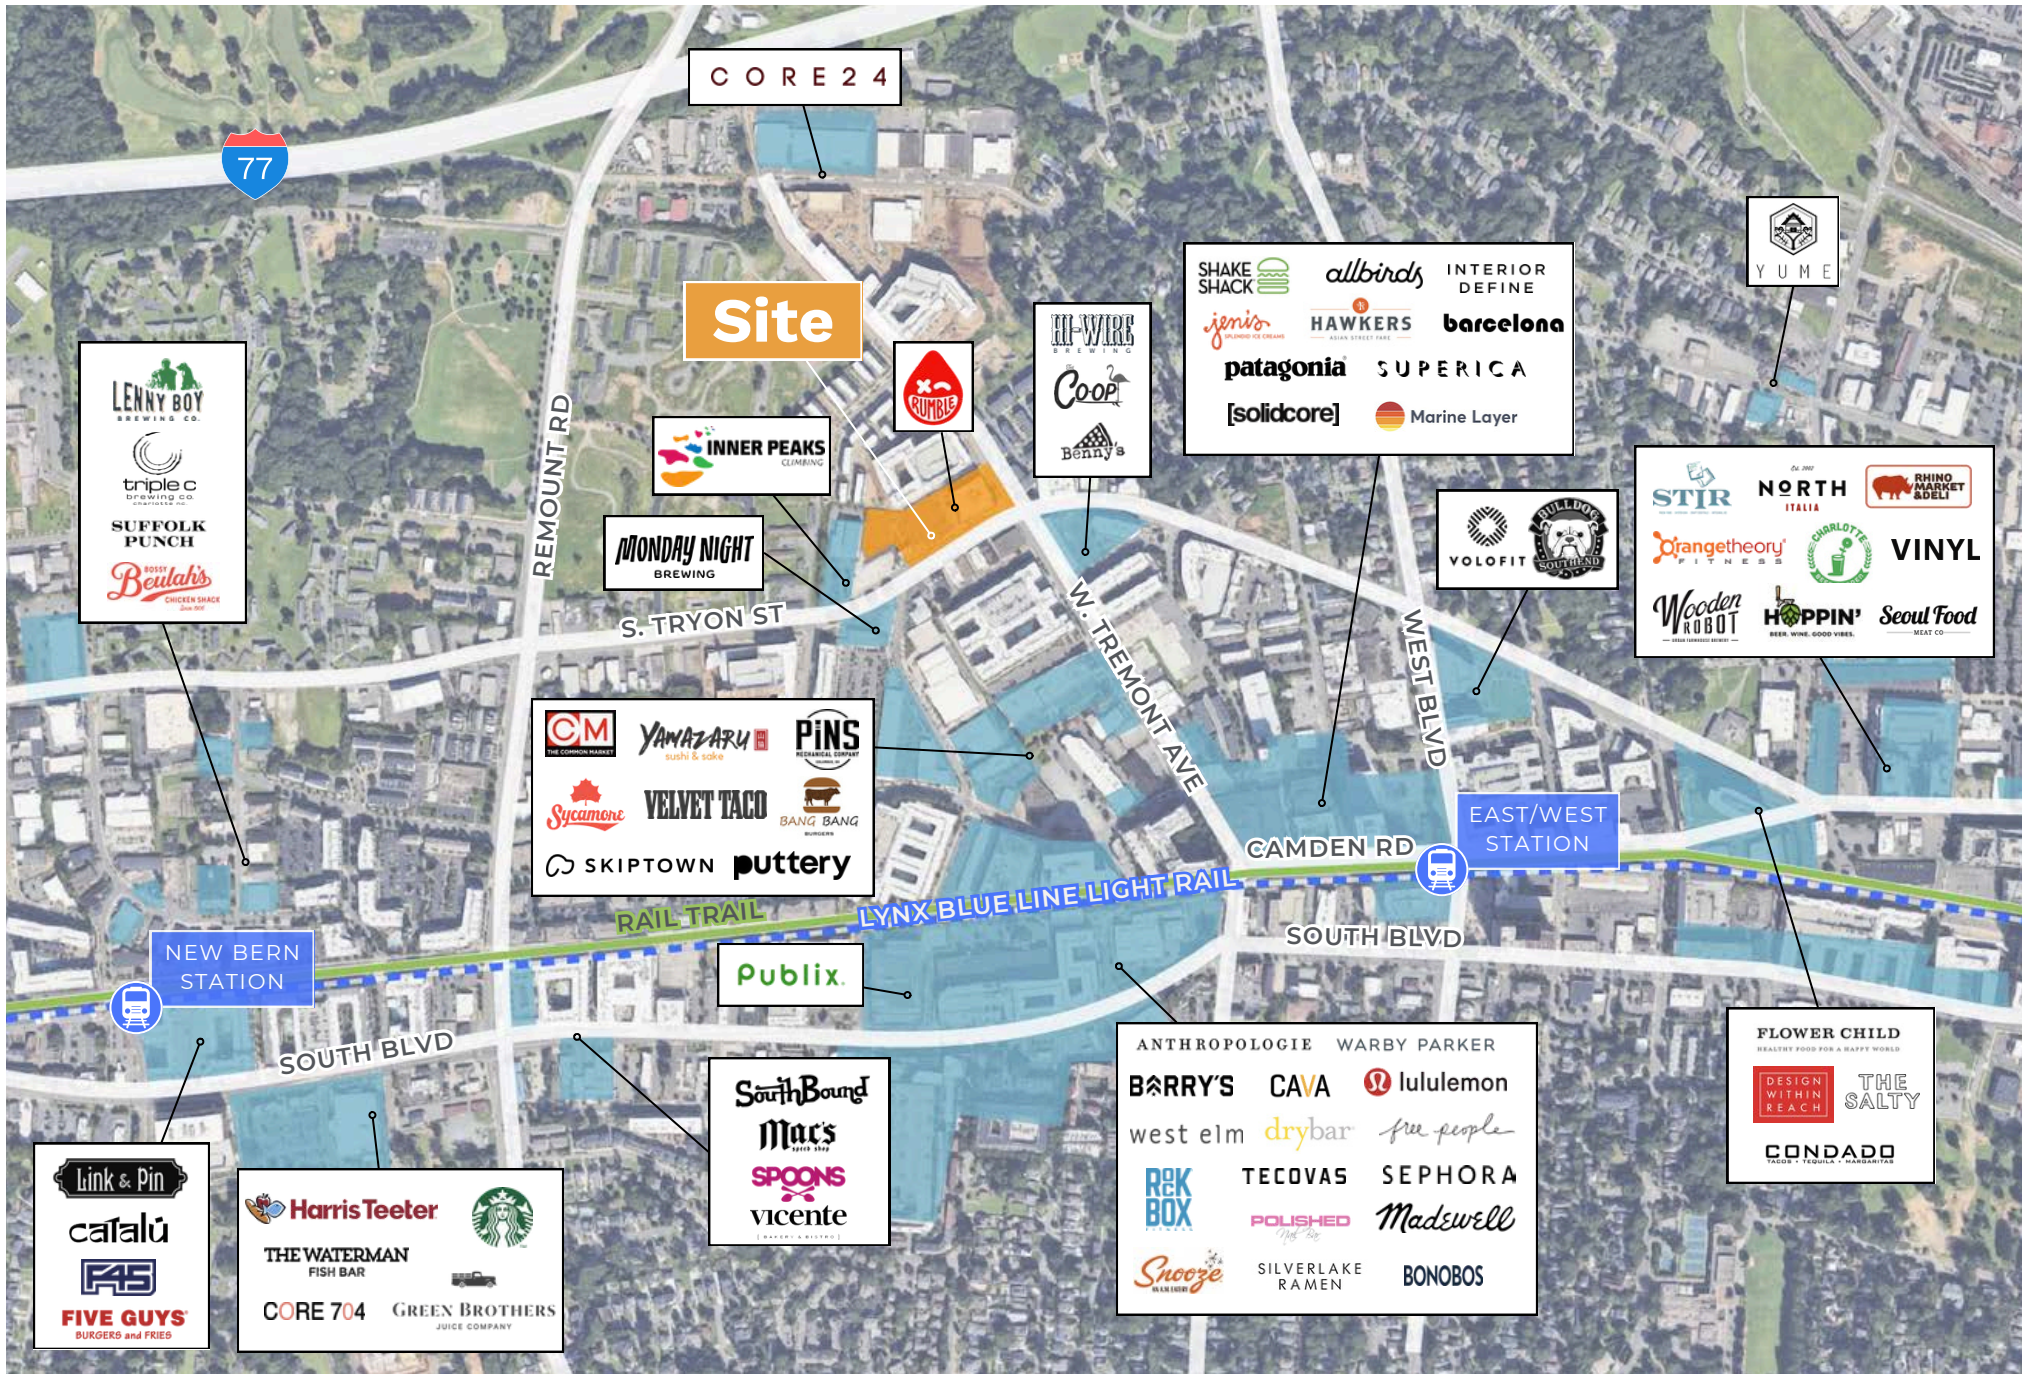

2120 S. Tryon St

CHARLOTTE, NC

RETAIL FOR LEASE RETAIL FOR LEASE
RETAIL FOR LEASE RETAIL FOR LEASE

PROPERTY DETAILS ▾

 **2120 S. Tryon St**
Charlotte, NC 28203

 **2,296 SF**
Available retail

 **Freestanding Building**

 **Rooftop Terrace**
Uncovered, unconditioned

 **Parking**
Convenient surface parking

South End

MULTIFAMILY WITHIN 1 MILE ▾

EXISTING UNDER CONSTRUCTION / PLANNED

FLOOR PLAN ▾

2120 S. Tryon St

Charlotte, NC 28203