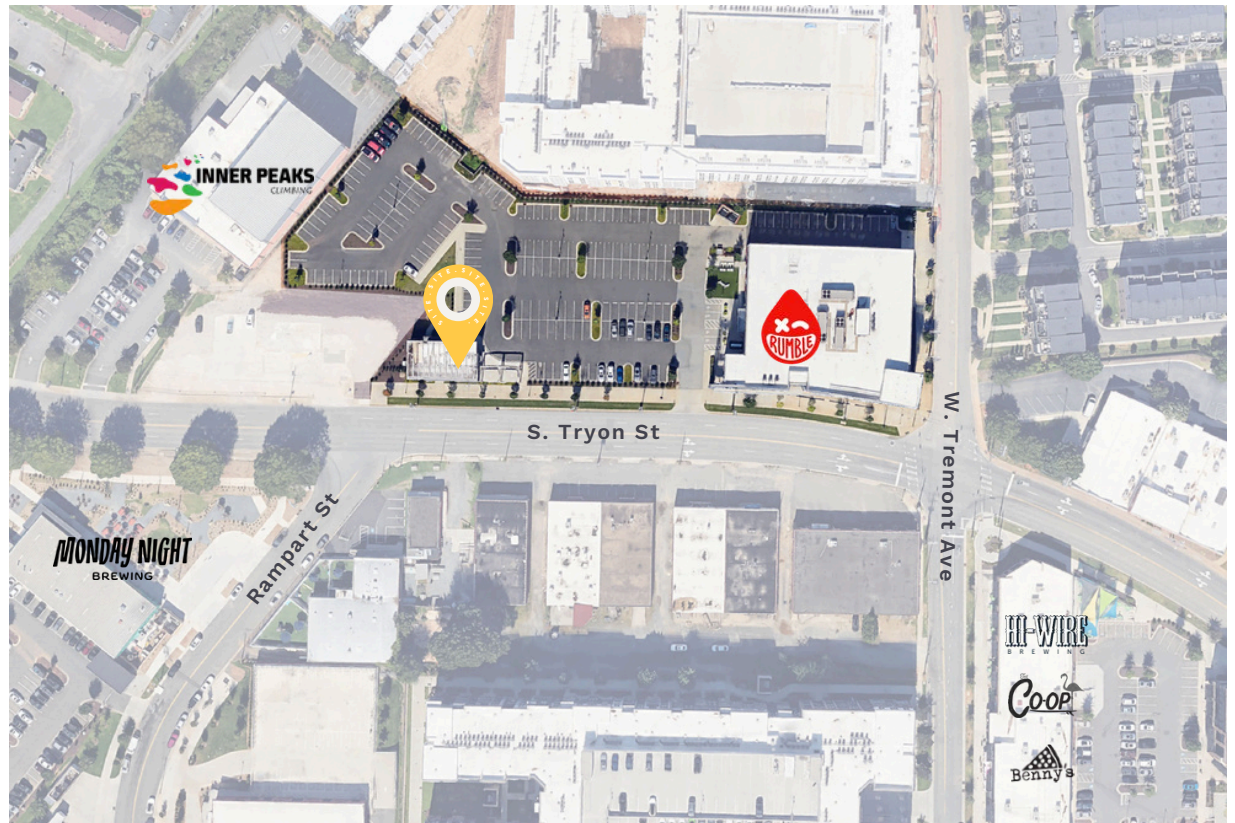

2120 S. Tryon St

CHARLOTTE, NC

RETAIL FOR LEASE RETAIL FOR LEASE
RETAIL FOR LEASE RETAIL FOR LEASE

PROPERTY DETAILS ▾

 **2120 S. Tryon St**
Charlotte, NC 28203

 **2,296 SF**
Available retail

 **Freestanding Building**

 **Rooftop Terrace**
Uncovered, unconditioned

 **Parking**
Convenient surface parking

South End

MULTIFAMILY WITHIN 1 MILE ▾

EXISTING UNDER CONSTRUCTION / PLANNED

FLOOR PLAN ▾

2120 S. Tryon St

Charlotte, NC 28203