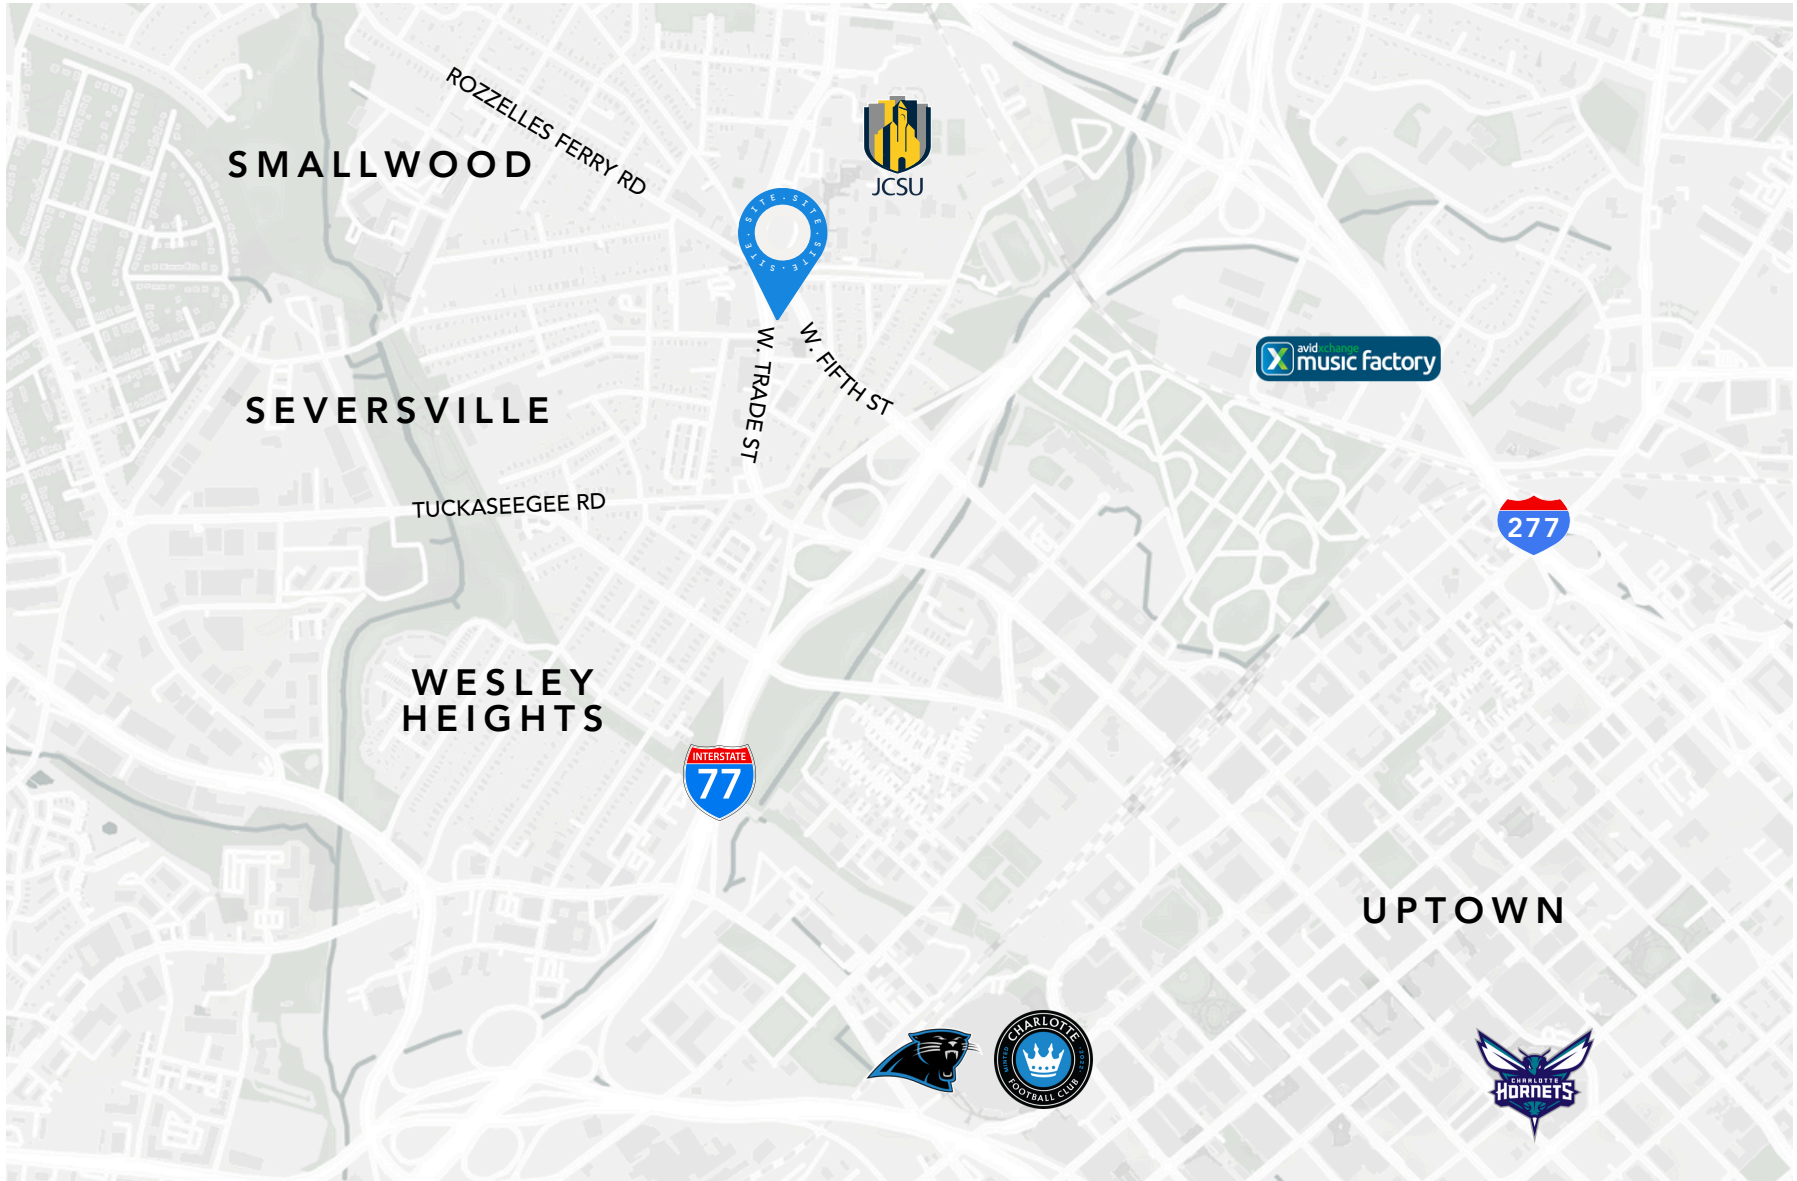

RETAIL FOR SALE OR LEASE ▾

1720 W. TRADE ST
CHARLOTTE, NC

PROPERTY DETAILS

1720 W. Trade St
Charlotte, NC 28216

Wesley Heights
Neighborhood

+/- 9,180
Gross SF

Surface parking
19 spaces

AREA MAP

INTRODUCTION

LOCATION

SITE PLAN

CONTACT

SITE PLAN

INTRODUCTION

LOCATION

SITE PLAN

CONTACT

INTRODUCTION

LOCATION

SITE PLAN

CONTACT

1720 W. TRADE ST
CHARLOTTE, NC

CHARLES THRIFT
(704) 622-1795
charles@thriftcres.com

DAVID FELKNER
(704) 778-2204
david@thriftcres.com