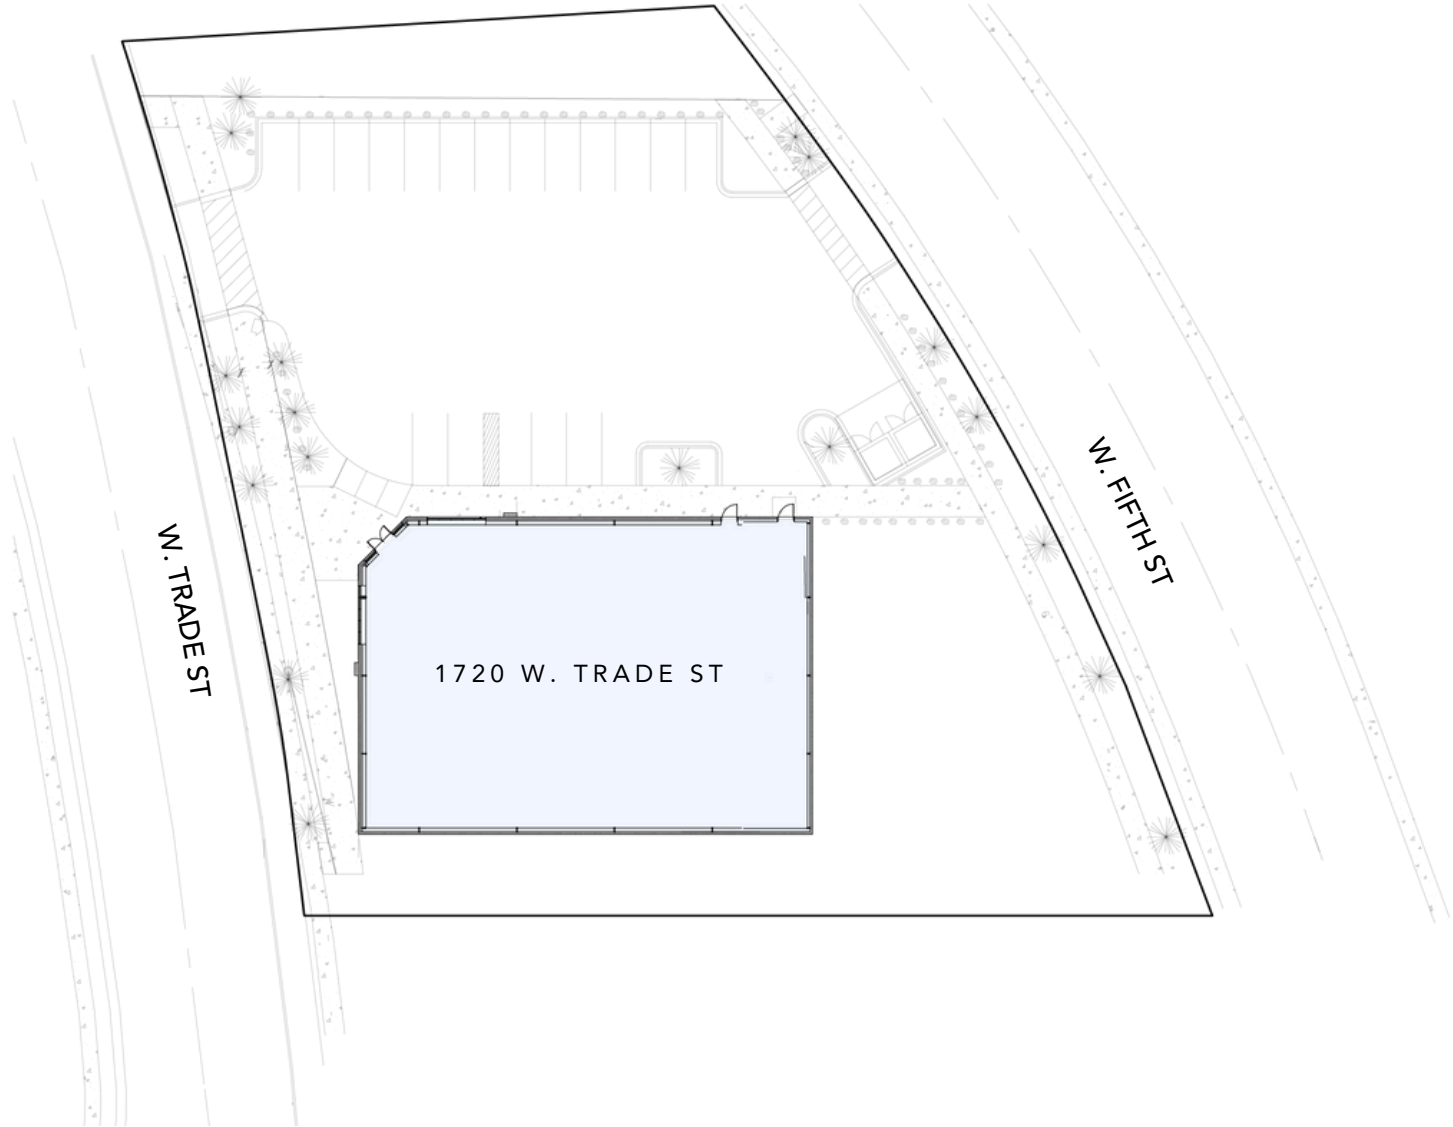

RETAIL FOR SALE OR LEASE ▾

1720 W. TRADE ST
CHARLOTTE, NC

PROPERTY DETAILS

1720 W. Trade St
Charlotte, NC 28216

Wesley Heights
Neighborhood

+/- 9,180
Gross SF

Surface parking
19 spaces

AREA MAP

INTRODUCTION

LOCATION

SITE PLAN

CONTACT

SITE PLAN

INTRODUCTION

LOCATION

SITE PLAN