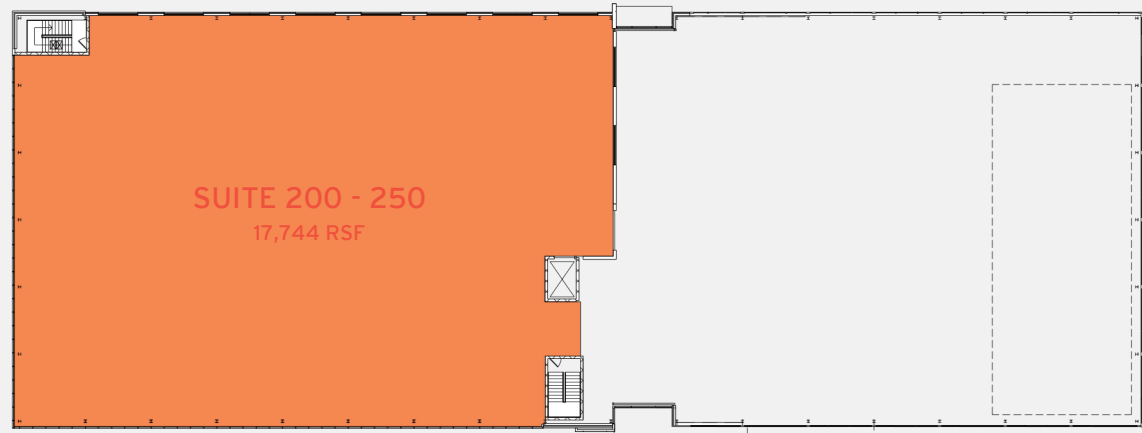

BUILDING 5

level 1

Suite 110 2,382 SF

Suite 140 4,083 RSF

level 2

Suite 200-250 17,744 RSF

level 2

level 1