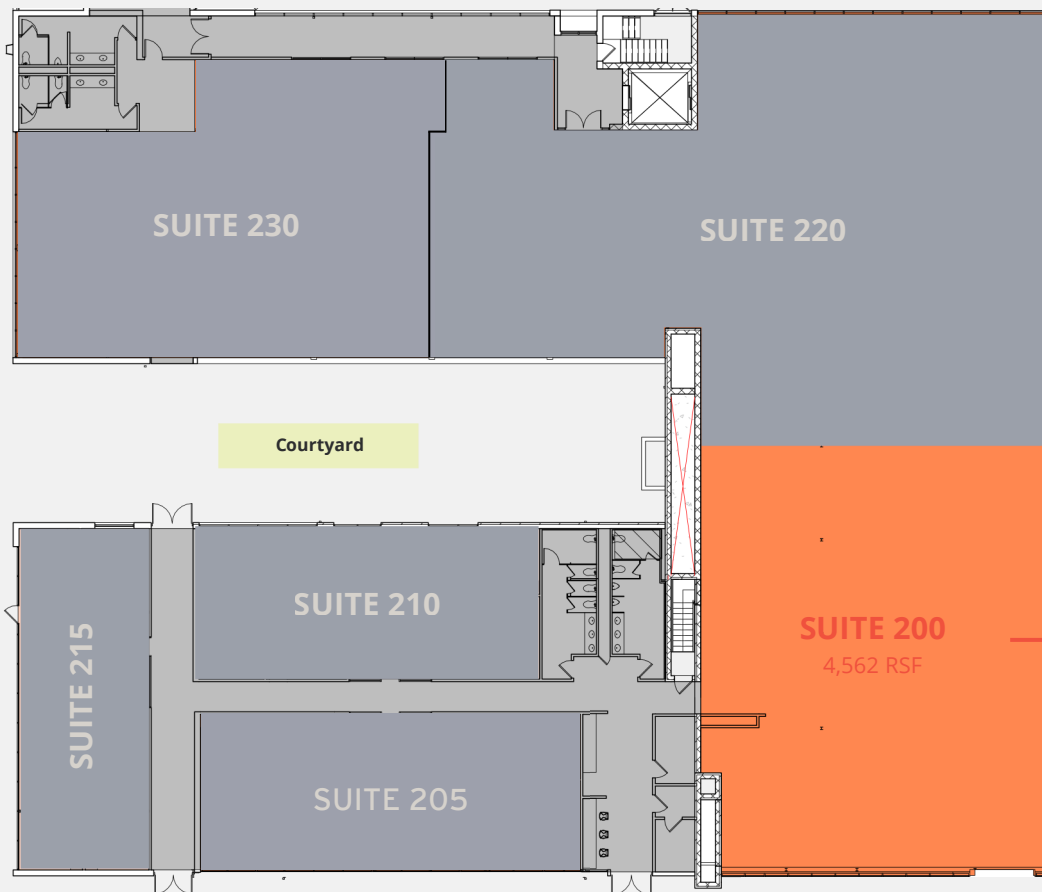

BUILDING 2

level 2

Suite 200

4,562 RSF
Spec Suite

Outdoor Amenity

- LEASED
- OFFICE
- RETAIL

Outdoor Amenity