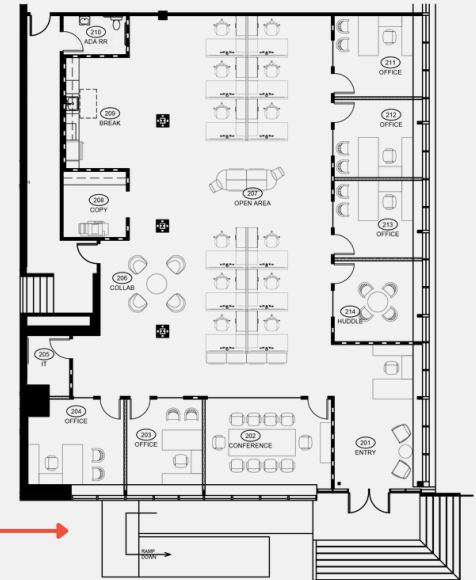

BUILDING 2

level 2

Suite 200

4,562 RSF
Spec Suite

Outdoor Amenity

- LEASED
- OFFICE
- RETAIL

Outdoor Amenity