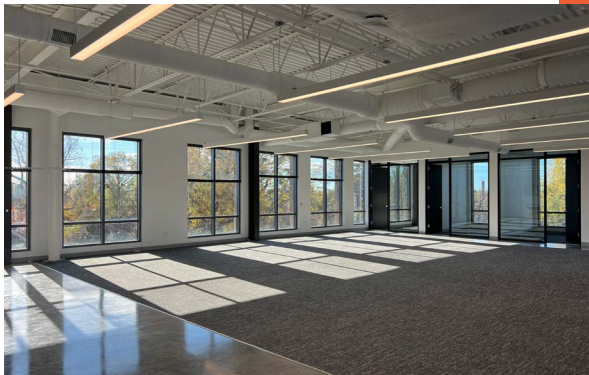

Open Workspaces

FOCUS

Huddle & Conference
Rooms

CONNECT

Kitchen & Lounge

SUITE 450

7,058 RSF

KEY PLAN