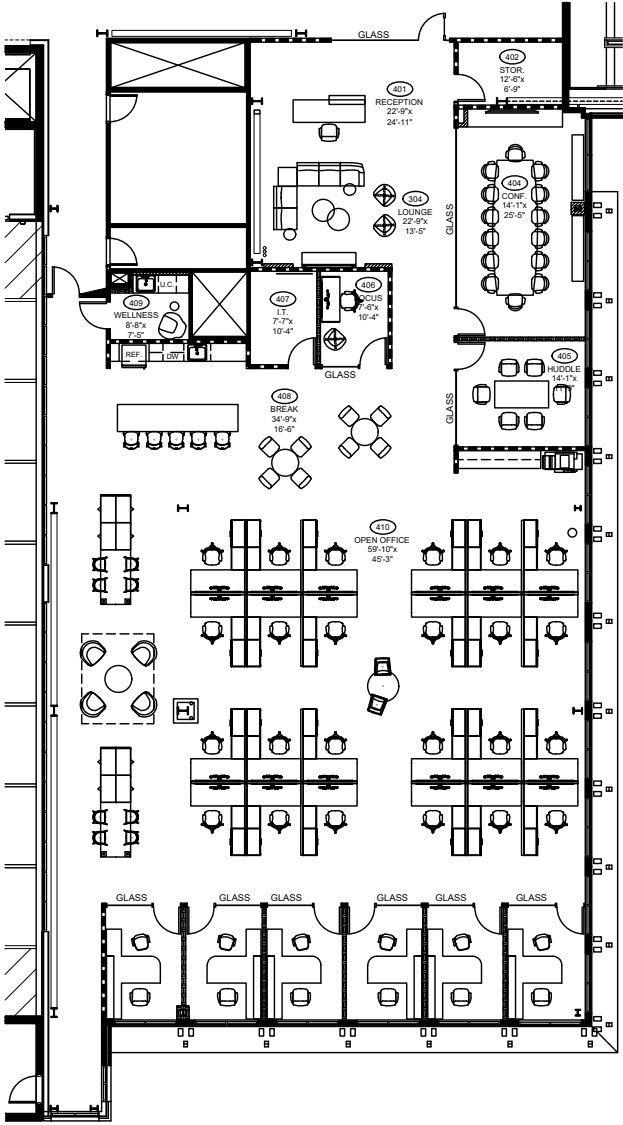

Open Workspaces

FOCUS

Huddle & Conference
Rooms

CONNECT

Kitchen & Lounge

SUITE 450

7,058 RSF

KEY PLAN