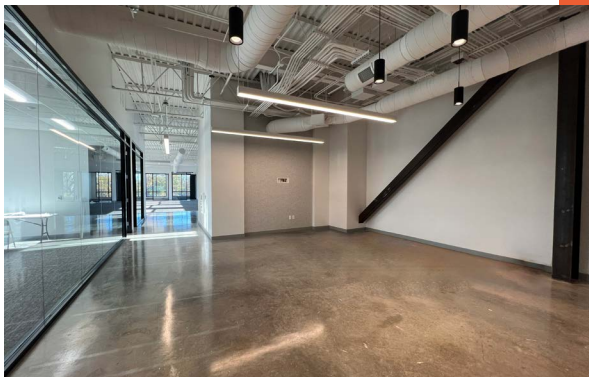

Open Workspaces

FOCUS

Huddle & Conference
Rooms

CONNECT

Kitchen & Lounge

SUITE 450

7,058 RSF

KEY PLAN