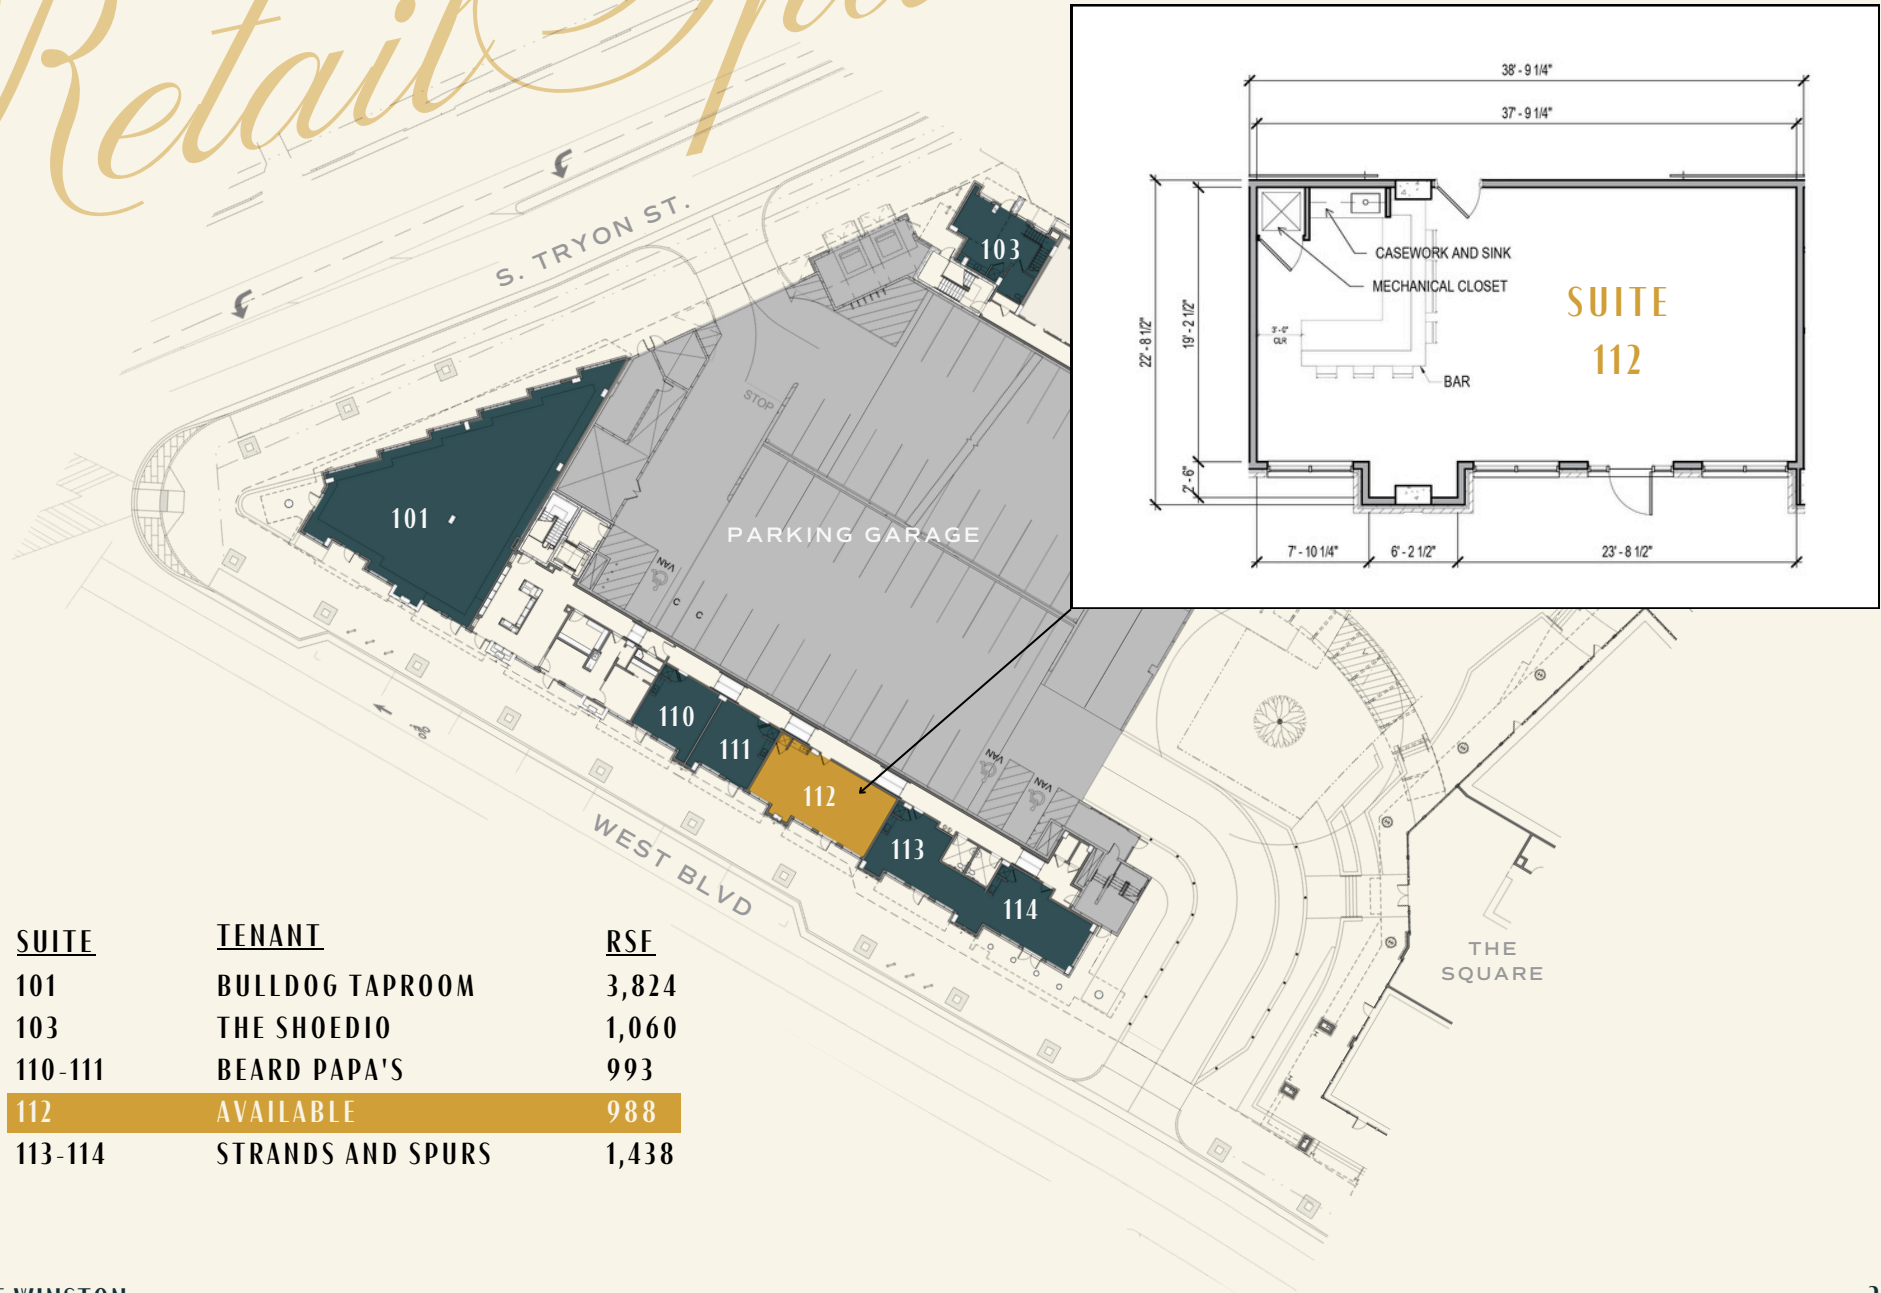

988 RSF
AVAILABLE

CONSUMERS

GROUND FLOOR OF THE
WINSTON APARTMENTS

LET'S WALK

HIGHLY WALKABLE
NEIGHBORHOOD

CONNECTION

ONE BLOCK FROM EAST WEST
LYNX LIGHT RAIL STATION

DAYTIME POPULATION

STEPS FROM THE SQUARE'S
150K SF OFFICE SPACE

VISIBILITY

EXCELLENT VISIBILITY,
SIGNAGE AND ACCESS

GREAT OUTDOORS

ADJACENT TO WILMORE
CENTENNIAL PARK

Retail Space

<u>SUITE</u>	<u>TENANT</u>	<u>RSF</u>
101	BULLDOG TAPROOM	3,824
103	THE SHOEDIO	1,060
110-111	BEARD PAPA'S	993
112	AVAILABLE	988
113-114	STRANDS AND SPURS	1,438