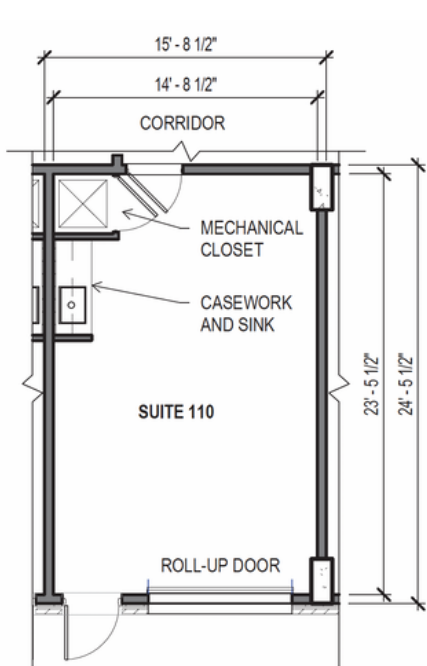

Floor Plans ▼