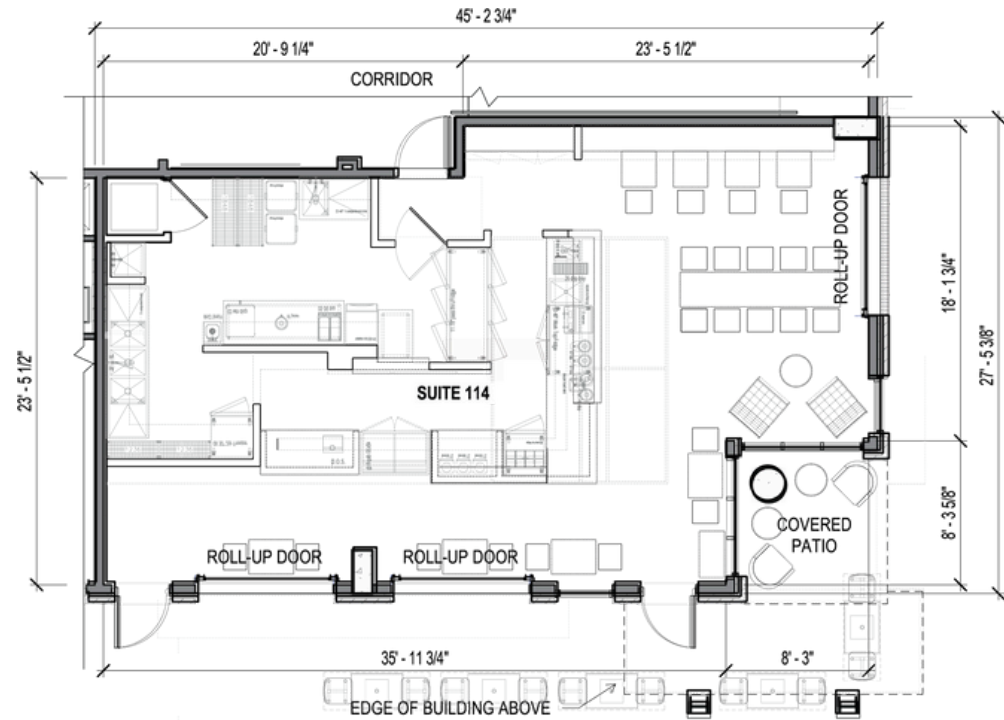

Floor Plans ▼