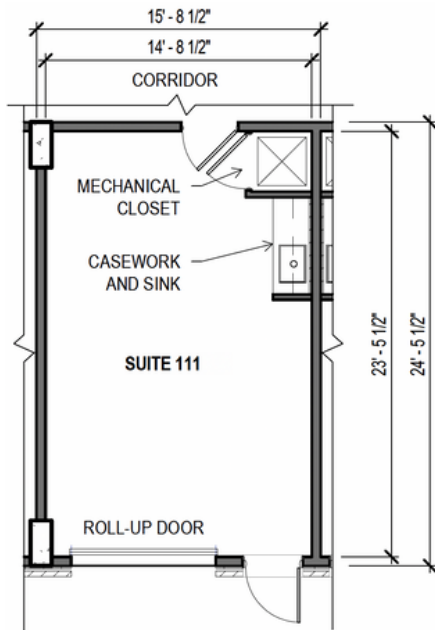

Floor Plans ▼