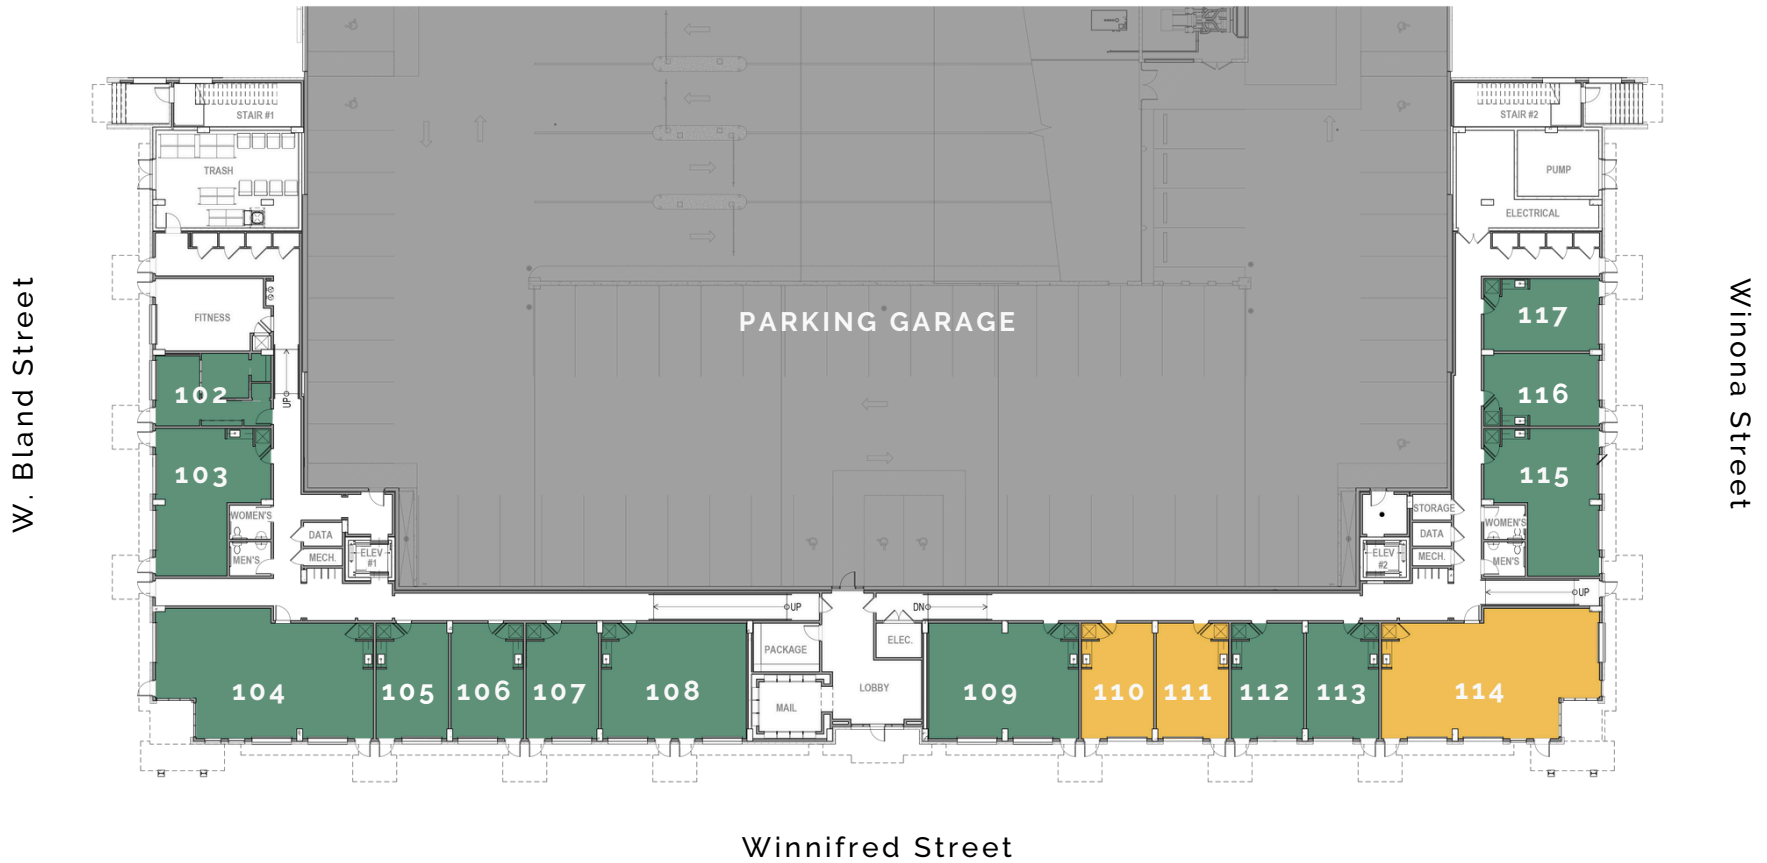

Ground level retail below
91 apartments

Directly behind The Railyard's
320K sf of office and 30K sf
of retail

BE LOYAL
TO LOCAL

Suite	Tenant	RSF	Suite	Tenant	RSF
102	Shirley Luxury Auto Rentals	535	110	Available (11/1/24)	535
103	Cocktail Bar	878	111	Available	535
104	Morelia's Gourmet Paletas	1,588	112	Mars Studio	535
105	Wheatberry Bake Shop	535	113	Brown Sugar Collab	535
106	Perfect Screen	535	114	Available	1,588
107	Fleas CLT	535	115	Beauty Walker	879
108	Kika Stretch Studios	1,069	116	Yogurt and Yuca	535
109	Esita The Label	1,104	117	Bright Eyed Coffee	535