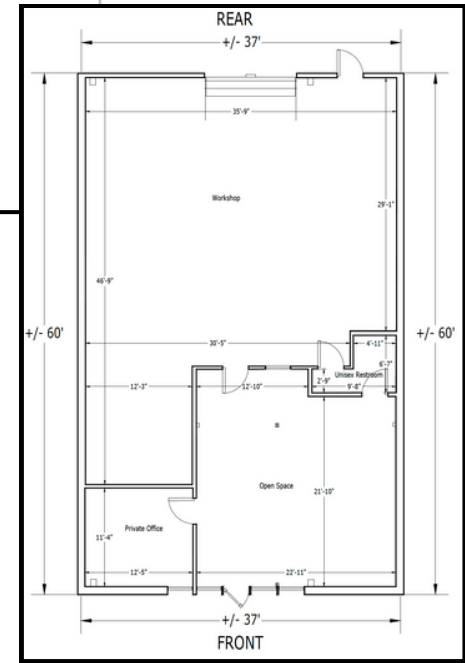

**1317 Pecan Ave**  
Charlotte, NC 28206

**Plaza Midwood**  
Neighborhood

**2,200SF**  
Available

**2nd Generation Retail**

INTERIOR PHOTOS

1317 PECAN AVE | CHARLOTTE, NC

SITE PLAN ▾

FLOOR PLAN ▲