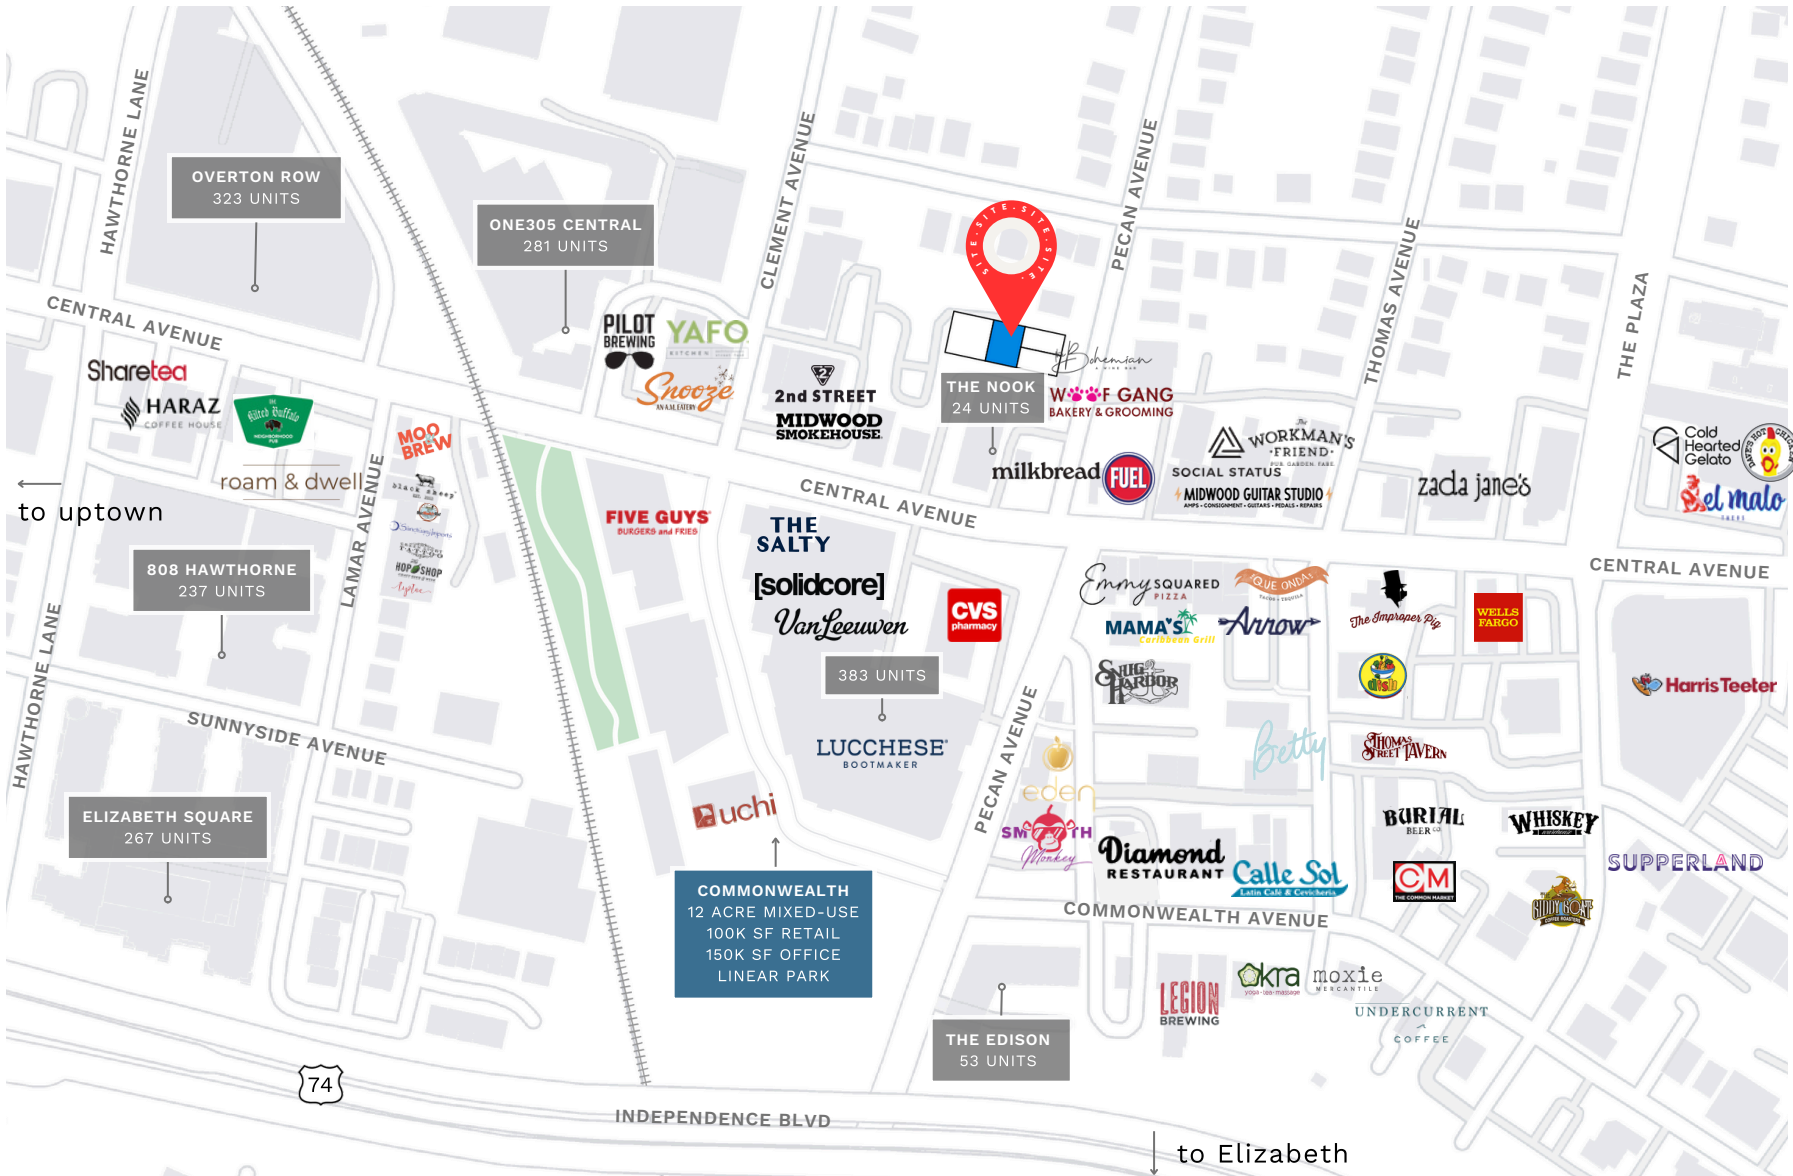

**1317 Pecan Ave**  
Charlotte, NC 28206

**Plaza Midwood**  
Neighborhood

**2,200SF**  
Available

**2nd Generation Retail**

INTERIOR PHOTOS

1317 PECAN AVE | CHARLOTTE, NC

SITE PLAN ▾

FLOOR PLAN ▲

ZADA JANE'S

SUPPERLAND

WORKMAN'S FRIEND

MIDWOOD SMOKEHOUSE