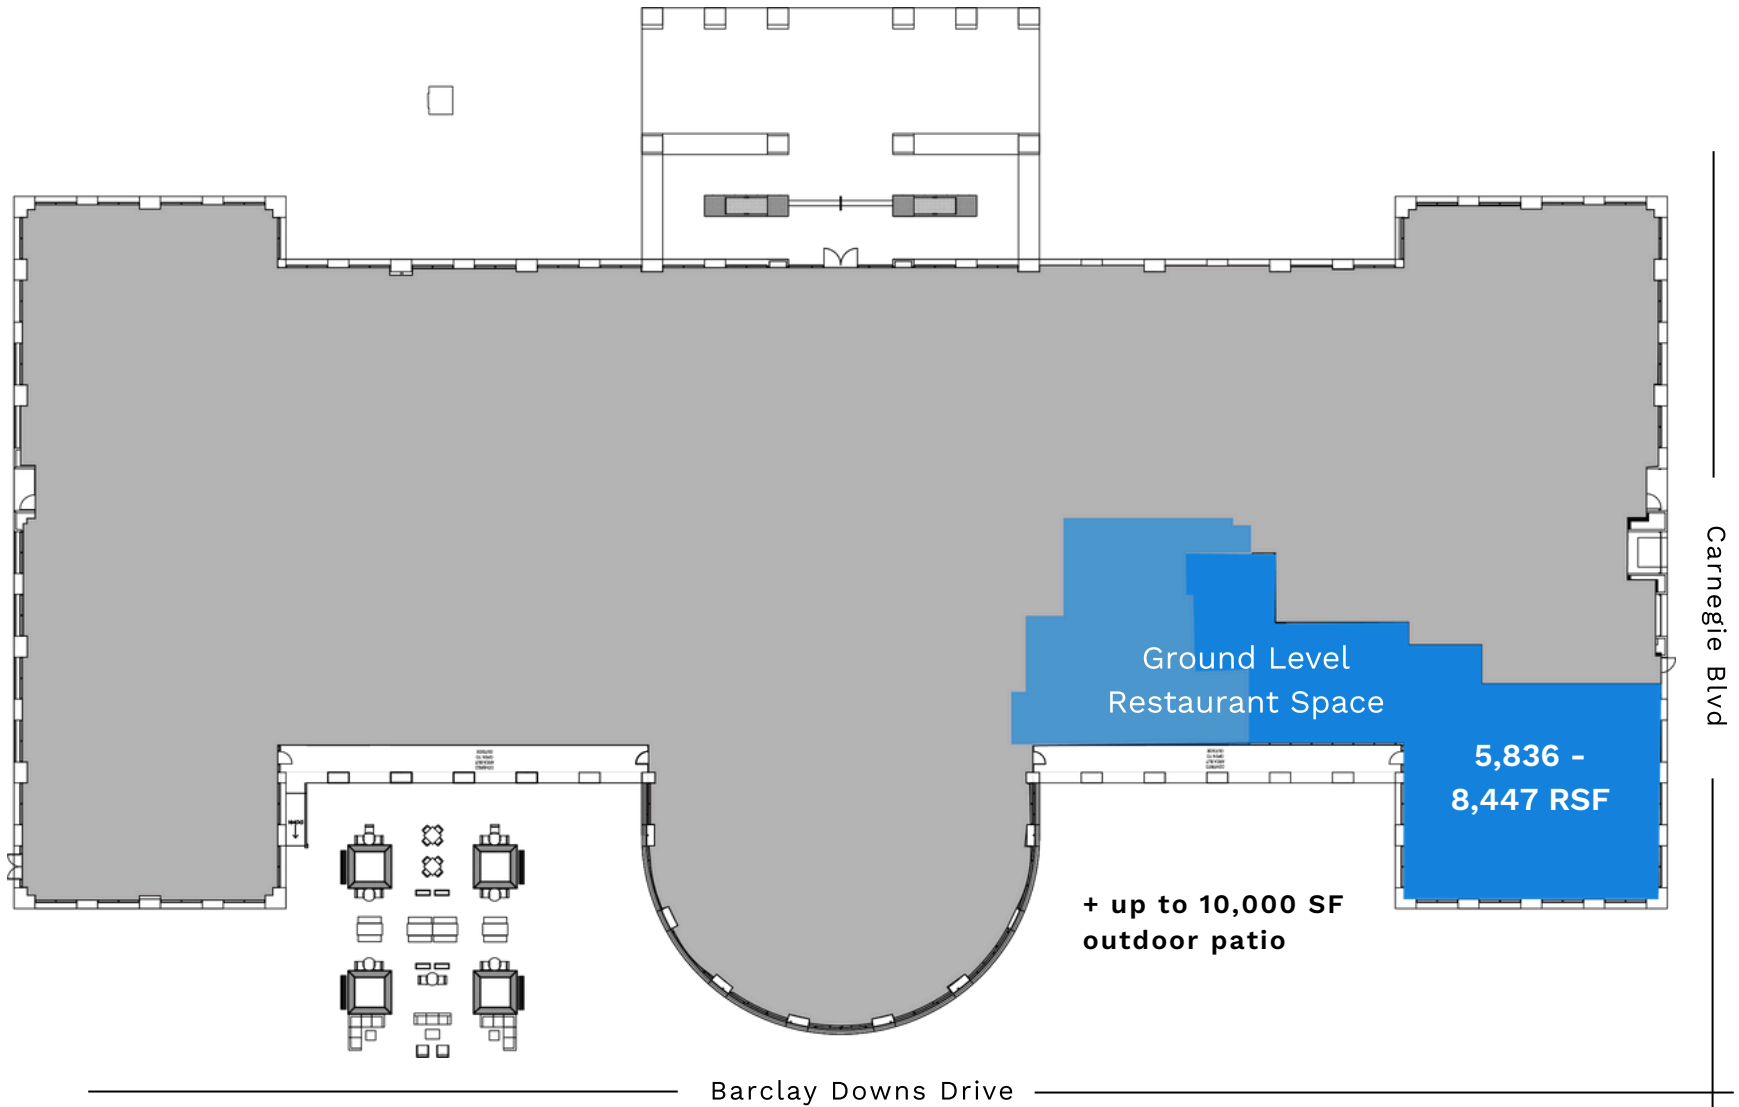

# THE ROTUNDA BUILDING

4201 Congress St,  
Charlotte, NC 28209

PATIO PLAN