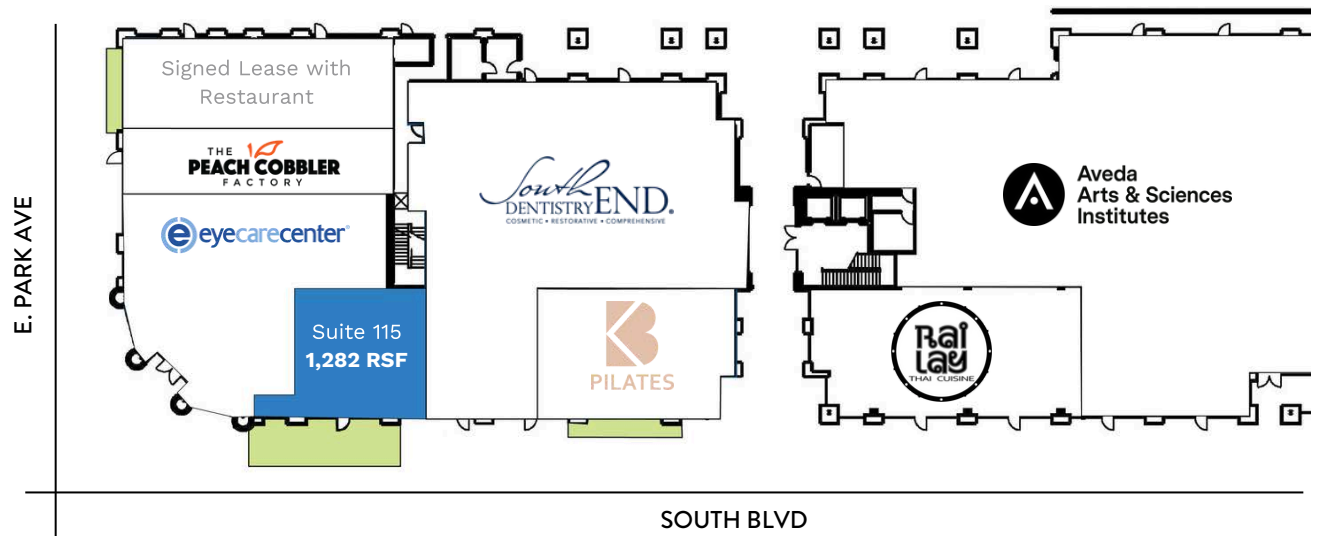

PROPERTY DETAILS ▼

1520 SOUTH BLVD
CHARLOTTE, NC 28203

1,282 RSF
RETAIL AVAILABLE

SOUTH END NEIGHBORHOOD

GROUND FLOOR OF 90,000 SF
BOUTIQUE OFFICE BUILDING

SPACE DELIVERS IMMEDIATELY

● AVAILABLE ● PATIO